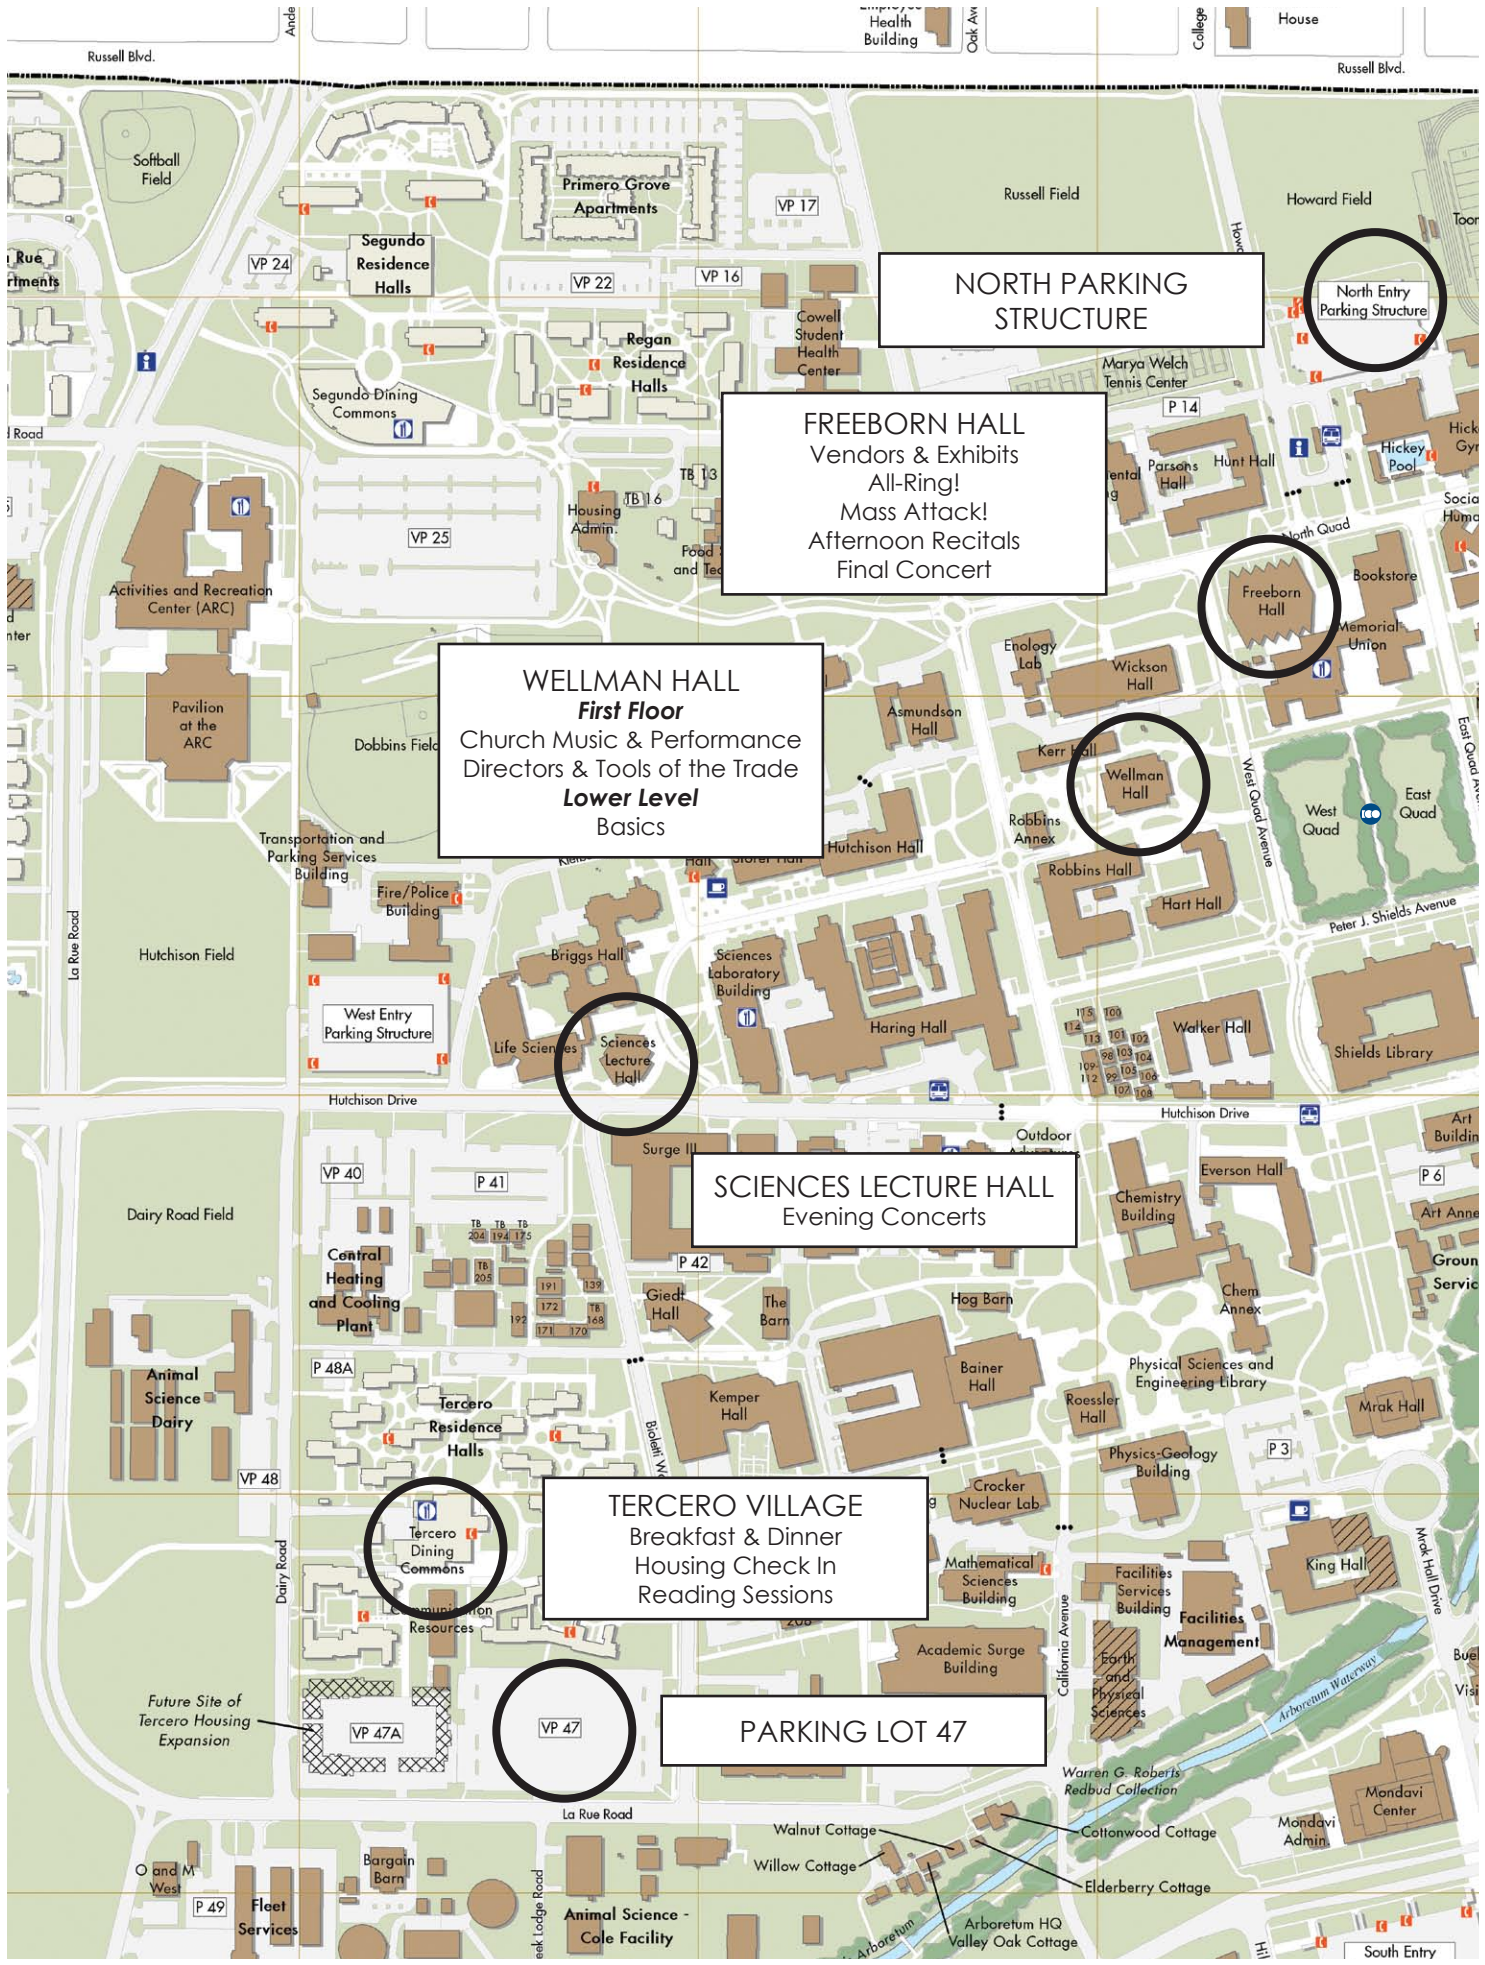

from HWY 113 via Russell Blvd

from HWY 113 via Hutchison Dr

from Downtown via Russell Blvd

NORTH PARKING STRUCTURE

North Entry
Parking Structure

FREEBORN HALL
Vendors & Exhibits
All-Ring!
Mass Attack!
Afternoon Recitals
Final Concert

Freeborn Hall

WELLMAN HALL
First Floor
Church Music & Performance
Directors & Tools of the Trade
Lower Level
Basics

Wellman Hall

West Entry
Parking Structure

Sciences
Lecture Hall

SCIENCES LECTURE HALL
Evening Concerts

Central
Heating
and Cooling
Plant

TERCERO VILLAGE
Breakfast & Dinner
Housing Check In
Reading Sessions

Tercero
Dining
Commons

PARKING LOT 47

VP 47

Future Site of
Tercero Housing
Expansion

VP 47A

Fleet
Services

Animal Science -
Cole Facility

Walnut Cottage

Willow Cottage

Coltonwood Cottage

Elderberry Cottage

Arboretum HQ
Valley Oak Cottage

South Entry